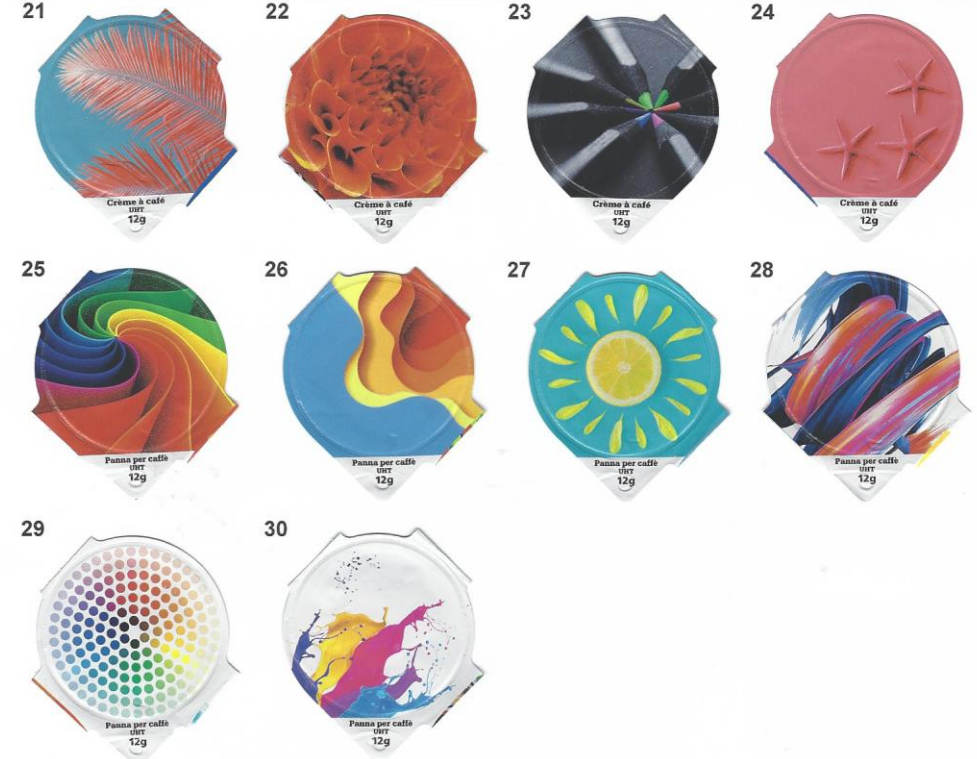

6.347 Variety of colors

ED-Nr. 16/20 B ■ SL

30

6.347 Variety of colors

ED-Nr. 16/20 B ■ SL

30

B: Riegel SL